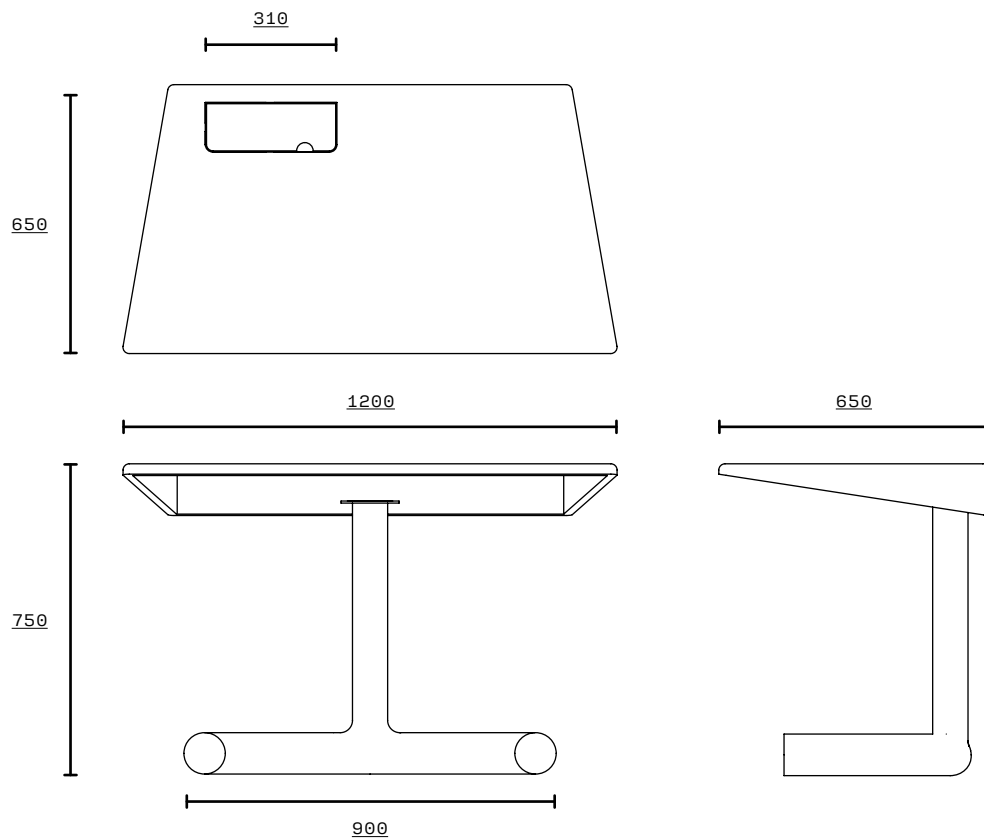

# WEIRDO

DESK / TB100

**DOKTER AND MISSES**

MADE IN JOBURG