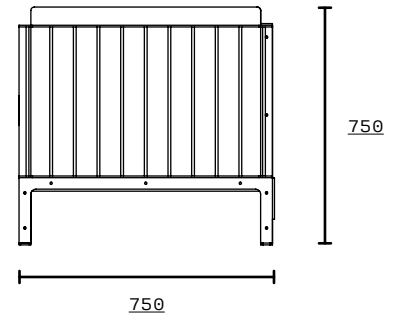

# LOWVELD

SOFA / ST033

10 METERS FABRIC