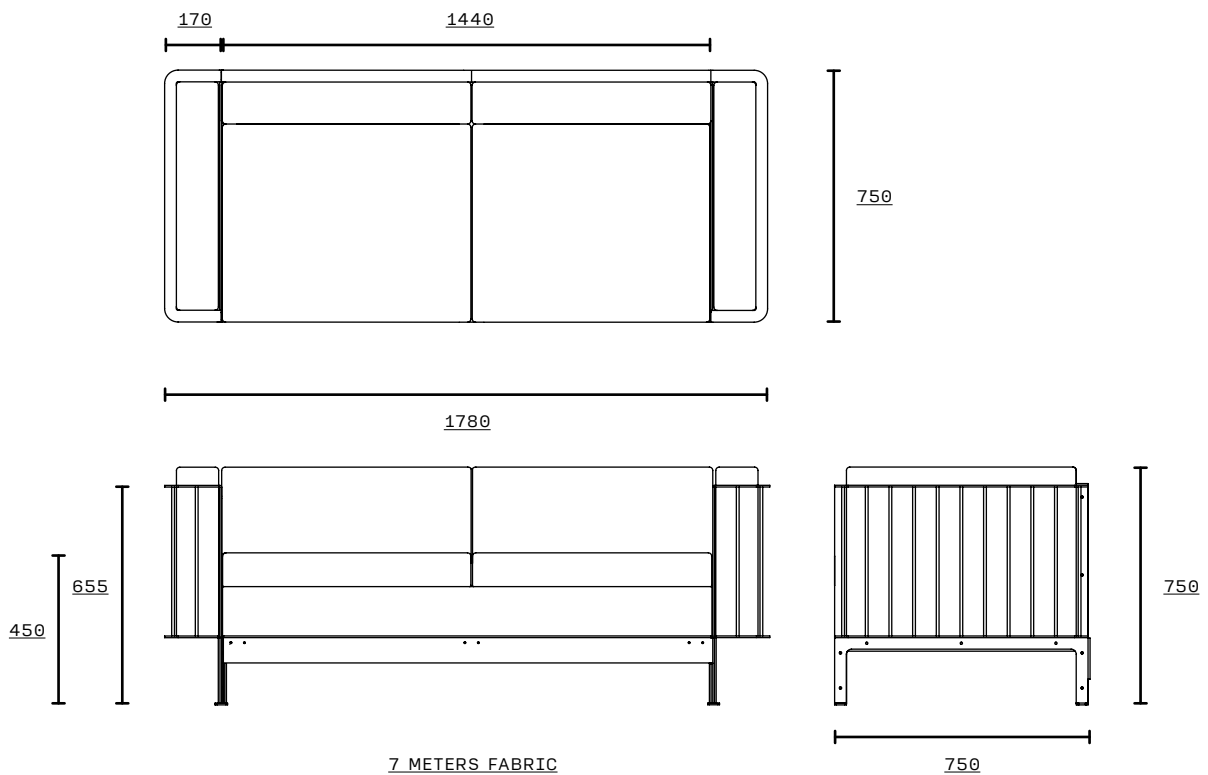

LOWVELD

SOFA / ST032

DOKTER AND MISSES

MADE IN JOBURG