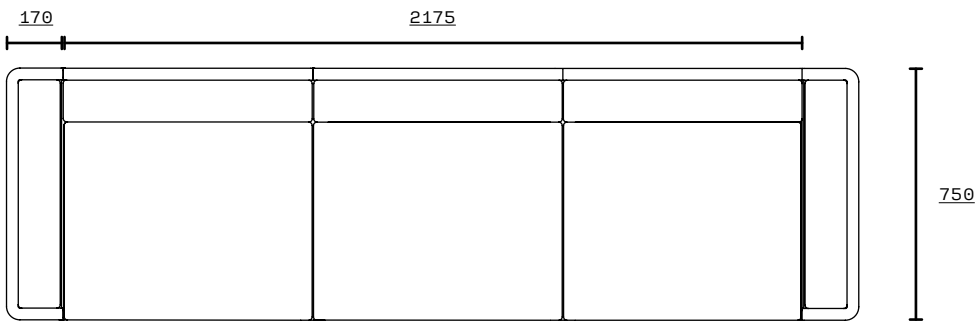

# LOWVELD

SOFA / ST033

10 METERS FABRIC