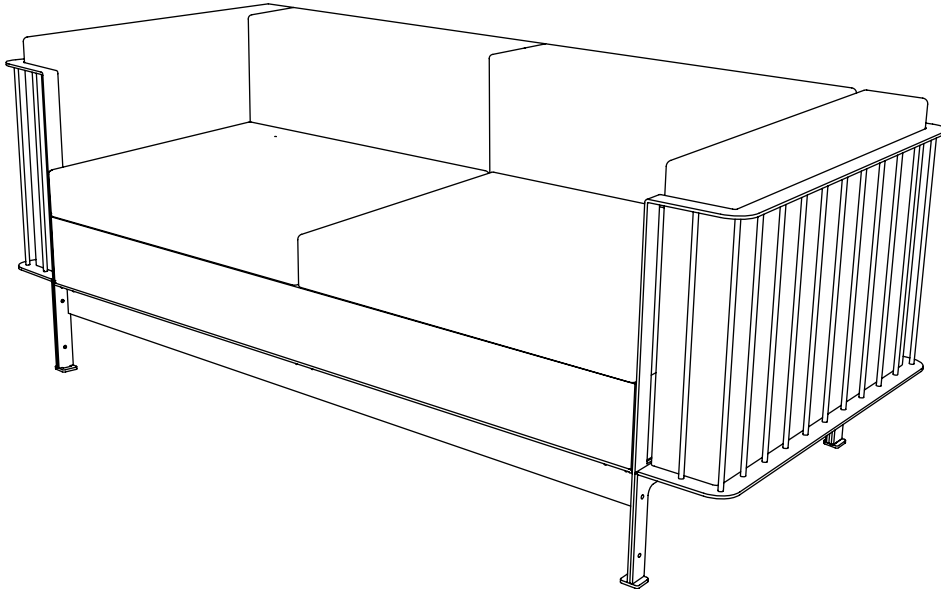

# LOWVELD

SOFA / ST033

10 METERS FABRIC

# LOWVELD

SOFA / ST032

**DOKTER AND MISSES**

MADE IN JOBURG