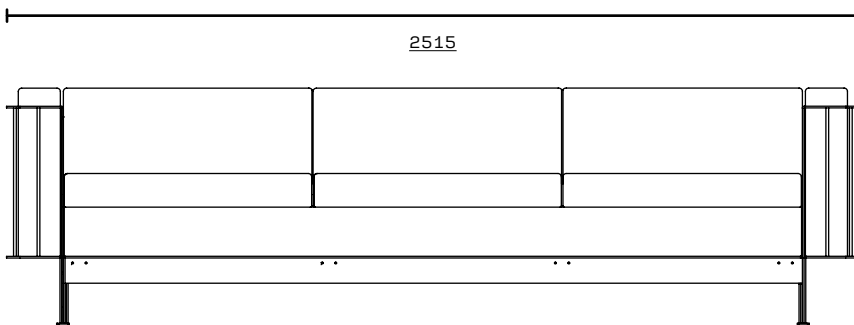

# LOWVELD

SOFA / ST033

10 METERS FABRIC