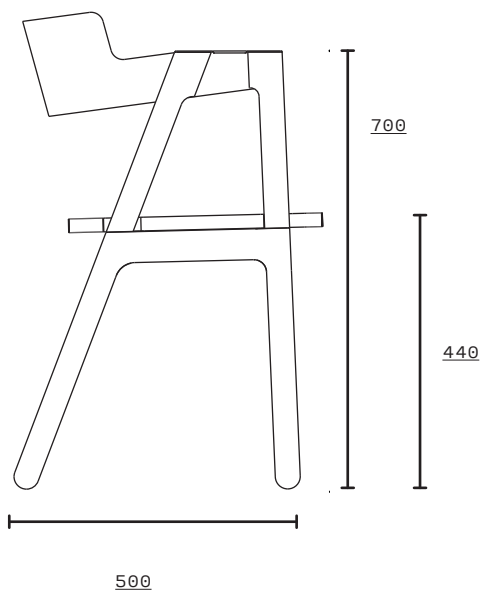

# LOOP

CHAIR / ST028

**DOKTER AND MISSES**

MADE IN JOBURG