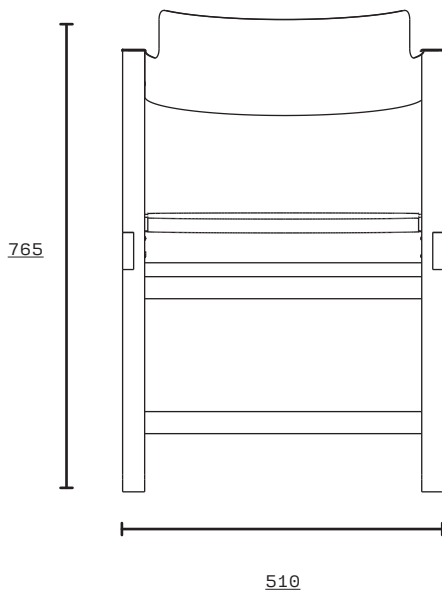

# LOOP

CHAIR / ST028

**DOKTER AND MISSES**

MADE IN JOBURG