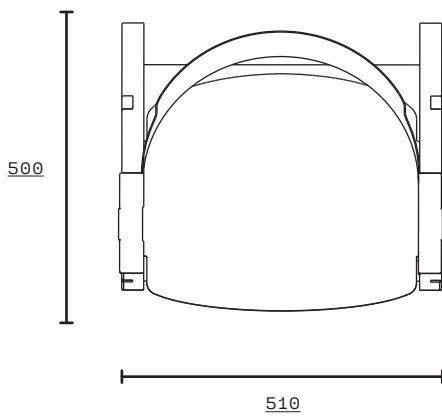

# LOOP

CHAIR / ST028

**DOKTER AND MISSES**

MADE IN JOBURG