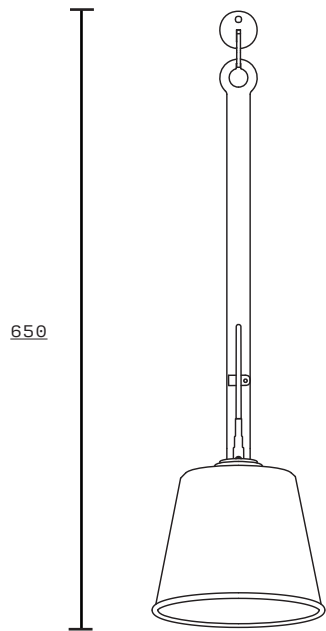

SAD LAMP

WALL-MOUNTED LAMP / LMP002

175

215

DOKTER AND MISSES

MADE IN JOBURG