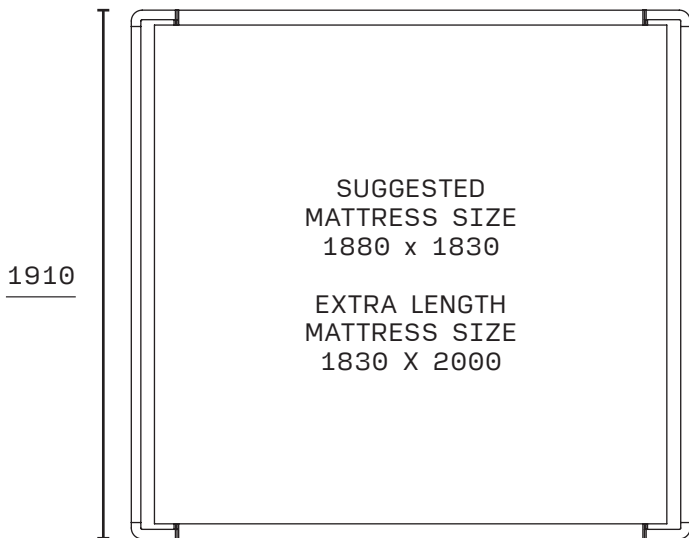

LOWVELD BED

DOUBLE

DOKTER AND MISSES

MADE IN JOBURG

LOWVELD BED

QUEEN

1960
EXTRA LENGTH 2170

DOKTER AND MISSES

MADE IN JOBURG

LOWVELD BED

KING

DOKTER AND MISSES

MADE IN JOBURG