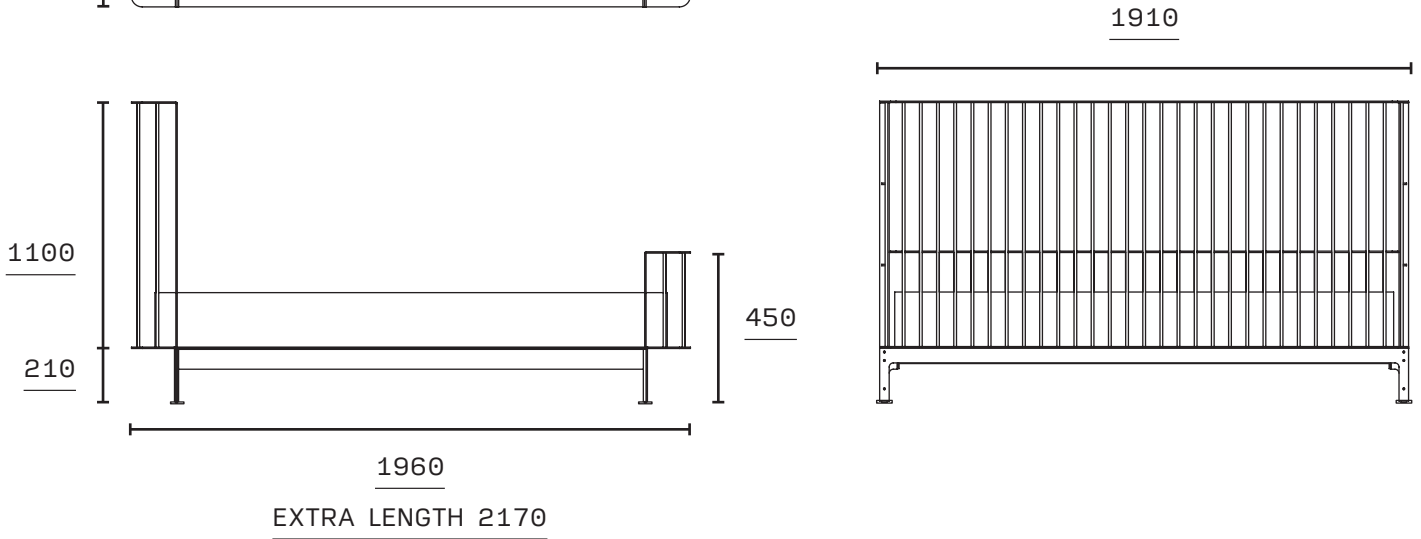

LOWVELD BED

KING

DOKTER AND MISSES

MADE IN JOBURG