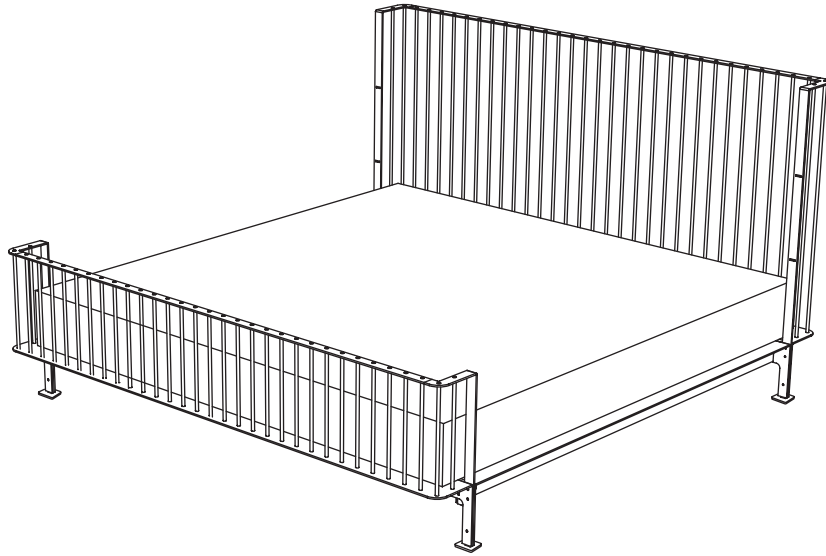

LOWVELD BED

DOUBLE

DOKTER AND MISSES

MADE IN JOBURG

LOWVELD BED

QUEEN

1960
EXTRA LENGTH 2170

DOKTER AND MISSES

MADE IN JOBURG

LOWVELD BED

KING

DOKTER AND MISSES

MADE IN JOBURG