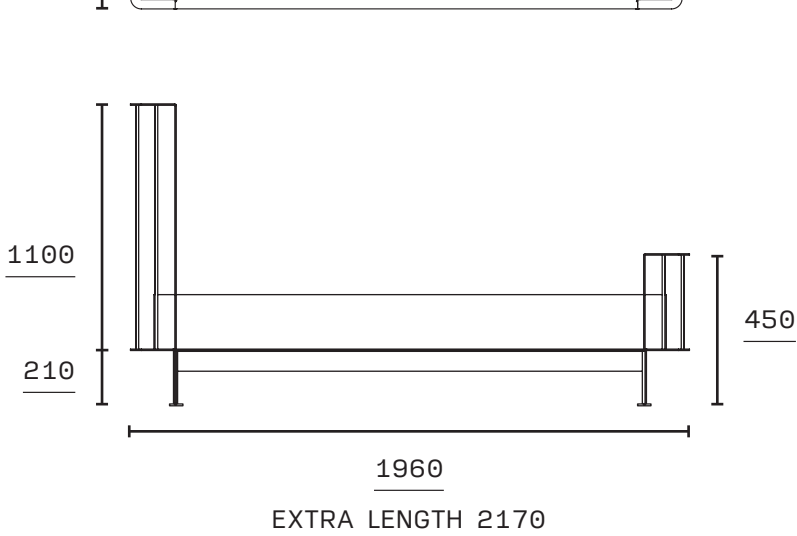

LOWVELD BED

DOUBLE

DOKTER AND MISSES

MADE IN JOBURG

LOWVELD BED

QUEEN

1960
EXTRA LENGTH 2170

DOKTER AND MISSES