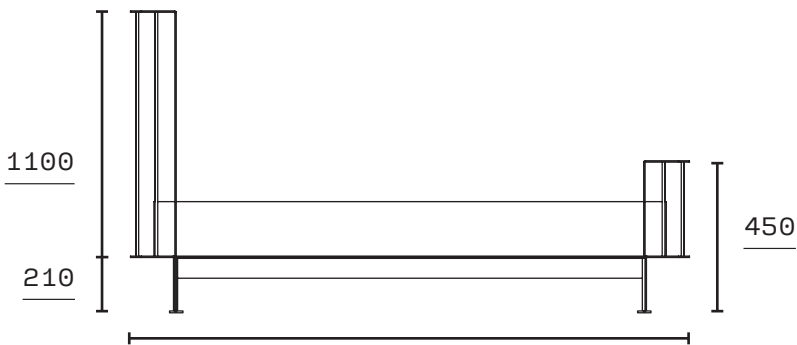

LOWVELD BED

DOUBLE

DOKTER AND MISSES

MADE IN JOBURG

LOWVELD BED

QUEEN

1960
EXTRA LENGTH 2170

DOKTER AND MISSES