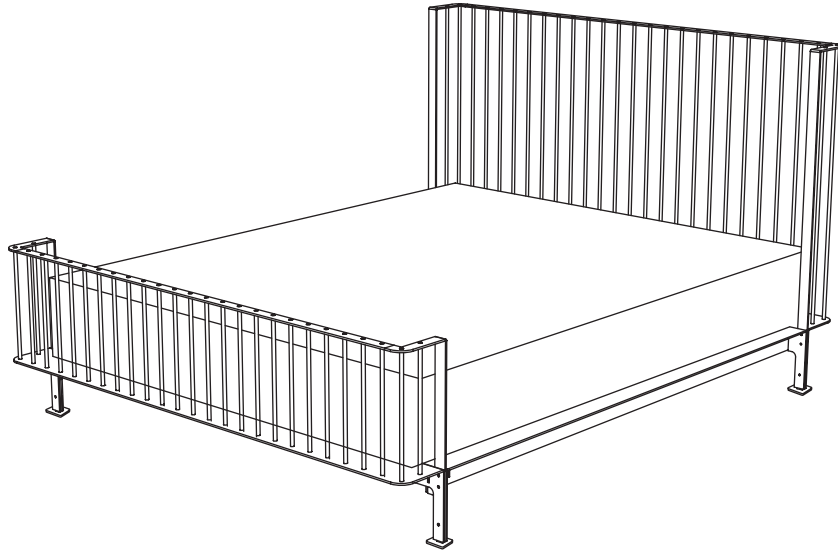

LOWVELD BED

DOUBLE

DOKTER AND MISSES

MADE IN JOBURG

LOWVELD BED

QUEEN

1960
EXTRA LENGTH 2170

DOKTER AND MISSES

MADE IN JOBURG

LOWVELD BED

KING

DOKTER AND MISSES

MADE IN JOBURG